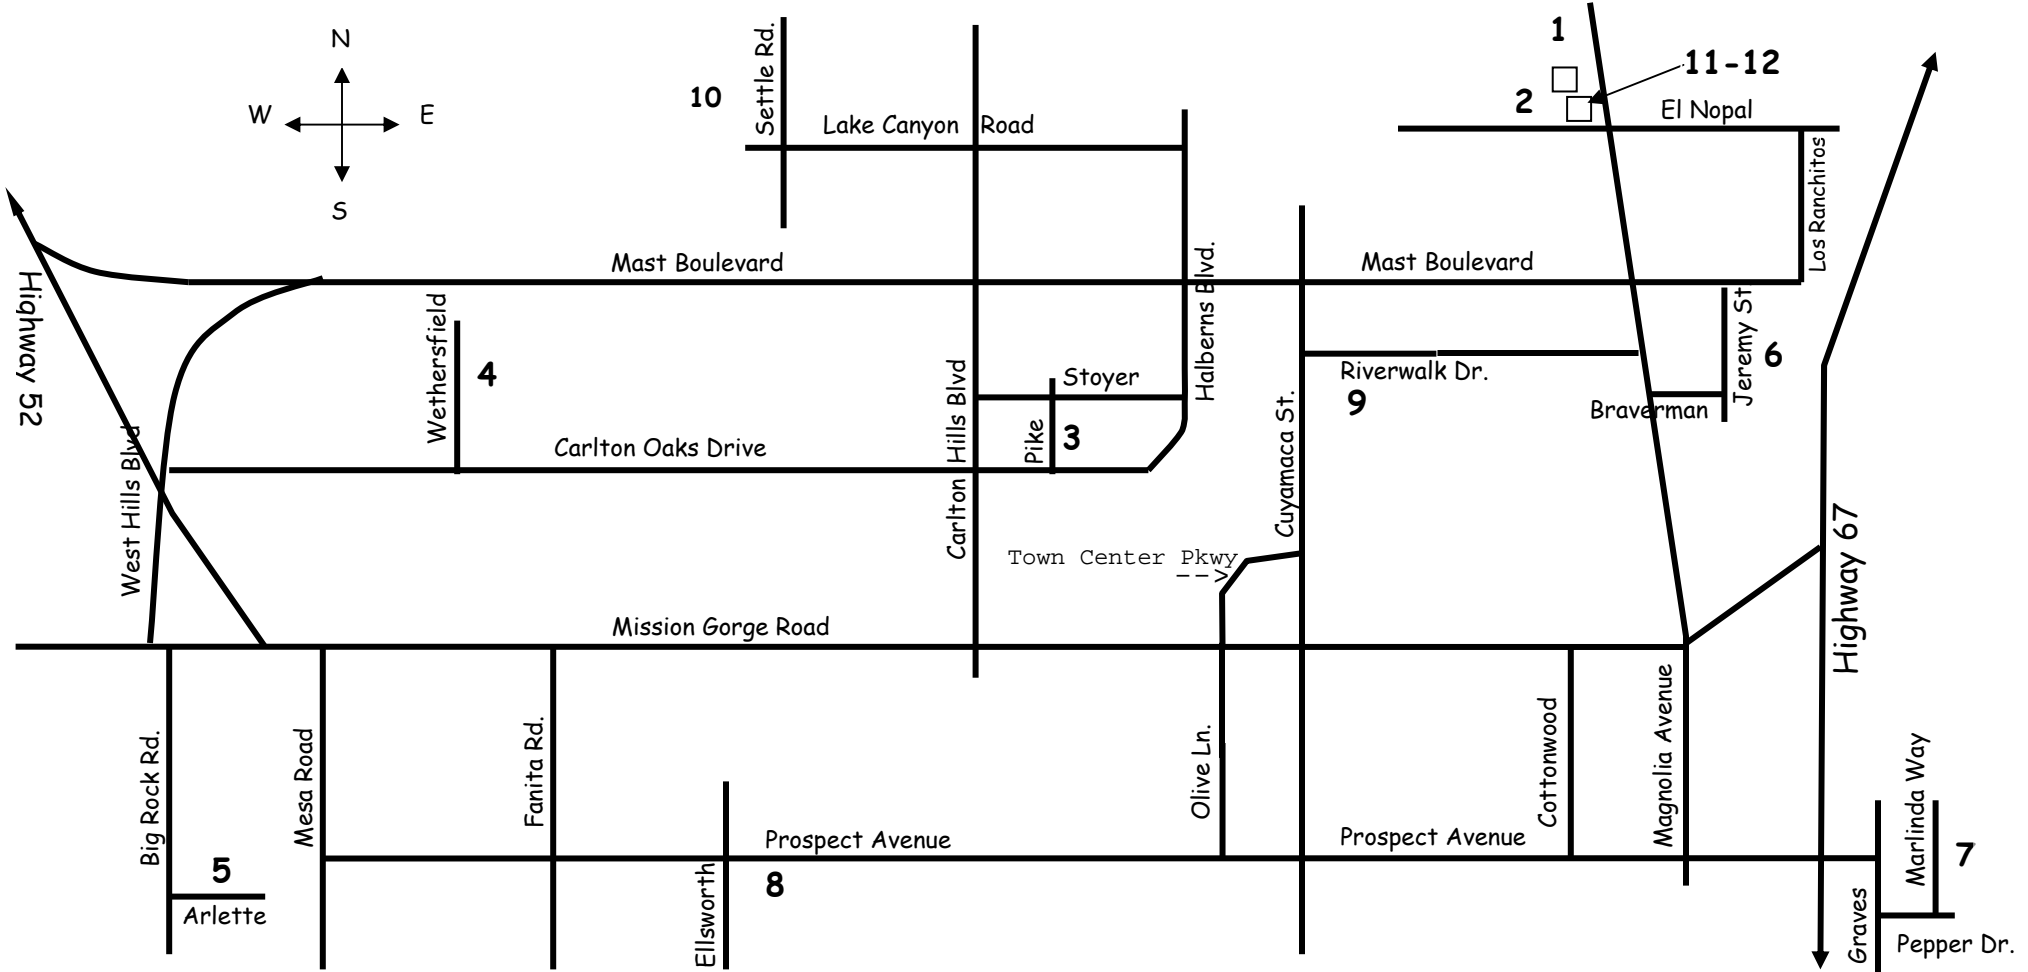

Santee School District Site Map

- | | | | |
|--------------------------------------------------------------------------------------------|---------------------------------------------------------------------------------------|-------------------------------------------------------------------------------------------|------------------------------------------------------------------------------------------------------------------------|
| 1. Cajon Park 956-2400
10300 Magnolia Avenue
Santee, CA 92071 | 5. Chet F. Harritt 258-4800
8120 Arlette St.
Santee, CA 92071 | 9. Rio Seco 956-5500
9545 Cuyamaca St.
Santee, CA 92071 | 12. Santee Success Program 956-2453
10280 North Magnolia
Santee, CA 92071 |
| 2. Cajon Park Jr. High 956-2412
10300 Magnolia Avenue
Santee, CA 92071 | 6. Hill Creek 956-5000
9665 Jeremy St.
Santee, CA 92071 | 10. Sycamore Canyon 956-5400
10201 Settle Rd.
Santee, CA 92071 | 13. Educational Resource Ctr 258-2350
Douglas E. Giles Bldg.
9619 Cuyamaca St.
Santee, CA 92071 |
| 3. Carlton Hills 258-3400
9353 Pike Rd.
Santee, CA 92071 | 7. Pepper Drive 956-5100
1935 Marlinda Way
El Cajon, CA 92020 | 11. Alternative School 956-2490
10250 North Magnolia
Santee, CA 92071 | 14. District Office 258-2300
Charles E. Skidmore Bldg.
9625 Cuyamaca St.
Santee, CA 92071 |
| 4. Carlton Oaks 956-4500
9353 Wethersfield
Santee, CA 92071 | 8. Prospect Avenue 956-5200
9303 Prospect Avenue
Santee, CA 92071 | | |

Map not to scale. Not all streets are shown.