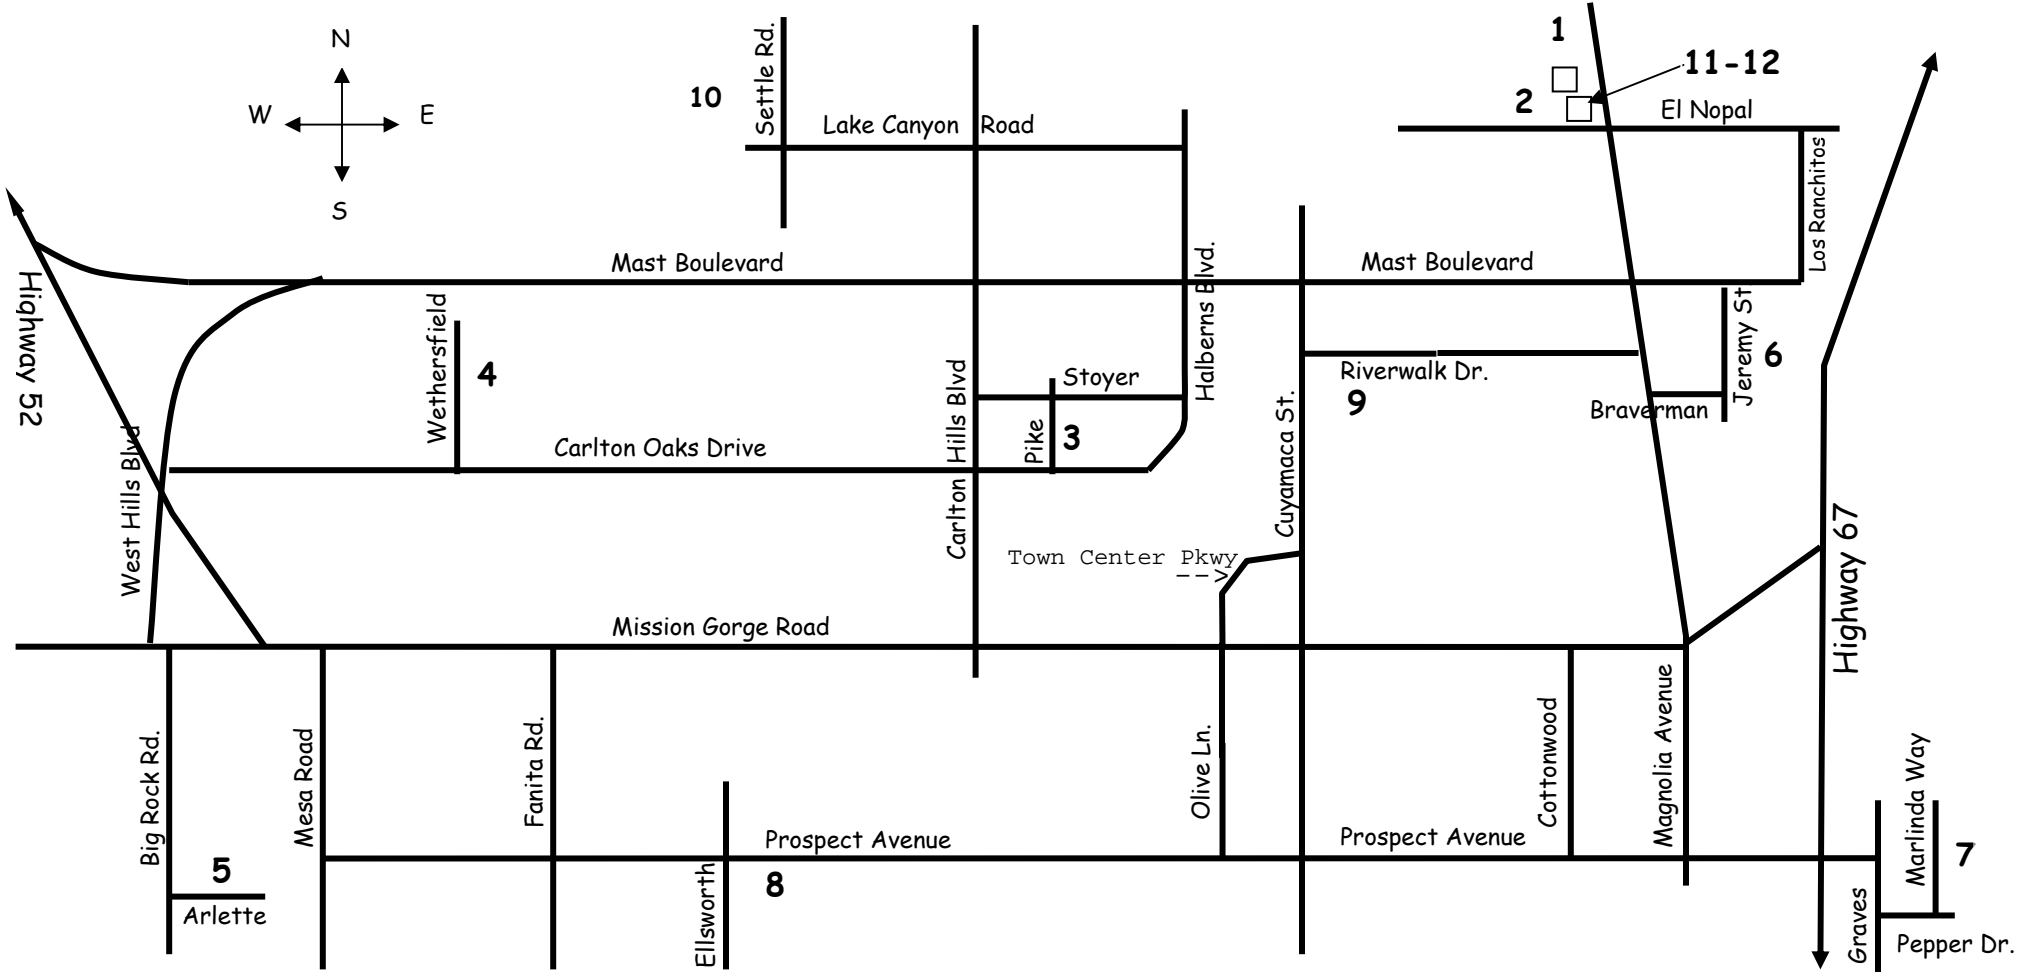

Santee School District Site Map

- 1. **Cajon Park** 956-2400
10300 Magnolia Avenue
Santee, CA 92071
- 2. **Cajon Park Jr. High** 956-2412
10300 Magnolia Avenue
Santee, CA 92071
- 3. **Carlton Hills** 258-3400
9353 Pike Rd.
Santee, CA 92071
- 4. **Carlton Oaks** 956-4500
9353 Wethersfield
Santee, CA 92071

- 5. **Chet F. Harritt** 258-4800
8120 Arlette St.
Santee, CA 92071
- 6. **Hill Creek** 956-5000
9665 Jeremy St.
Santee, CA 92071
- 7. **Pepper Drive** 956-5100
1935 Marlinda Way
El Cajon, CA 92020
- 8. **Prospect Avenue** 956-5200
9303 Prospect Avenue
Santee, CA 92071

- 9. **Rio Seco** 956-5500
9545 Cuyamaca St.
Santee, CA 92071
- 10. **Sycamore Canyon** 956-5400
10201 Settle Rd.
Santee, CA 92071
- 11. **Alternative School** 956-2490
10250 North Magnolia
Santee, CA 92071

Map not to scale. Not all streets are shown.